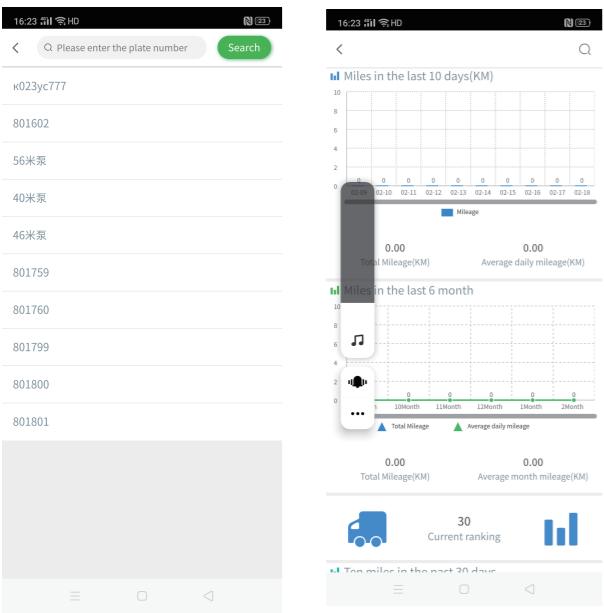

CMSV7 APP Quick User Guide

CMSV7 Login

DESCRIPTION

1. Username: CMSV6 login user name
2. Password: CMSV6 Login password
3. Server IP: CMSV6 Server IP

After input the info above, Pls kindly click "Login" to login APP

Home=>VehicleDrive

DESCRIPTION

1. "home"=>"VehicleDrive"=> Check Vechile=>Come into Vehicle drive page.
2. Vehicle drive mainly show the Vehicle mileage statistics report

Home=>historyalarm

DESCRIPTION

1. "home"=>"Historyalarm"=> Check Vechile=>Come into history alarm page.
2. The page mainly show the checked vehicle history alarm logs

Home=>CompanyTrend

DESCRIPTION

1. "home"=>"Companytrends"=> Check user account =>Come into the page.
2. The page mainly show all the vehicle alarms and risk analysis of the account

Home=>CompanyCheck

DESCRIPTION

1. "home"=>"Companytrends"=> Check user account =>Come into the page.
2. The page mainly show behavior check and risk analysis of the company account

Mine

DESCRIPTION

1. "mine"=>"setting"=> to switch maps and other setup
2. APP default Bing maps for use