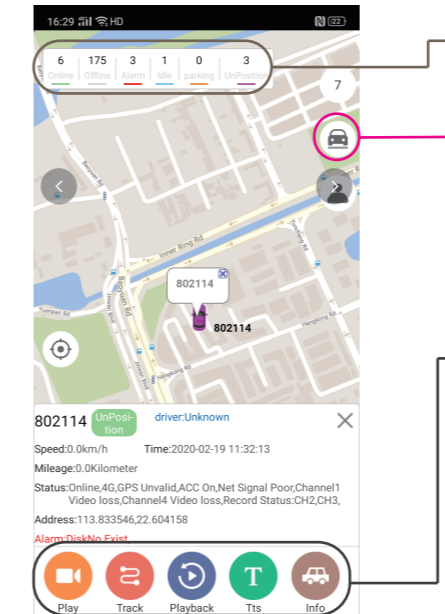

home=>CompanyDrive

DESCRIPTION

- "home"=>Company Drive=> Come into company driver page

The page to show all kinds of sub users vehicle mileage statistics report

home=>Dringehavior..

DESCRIPTION

- "home"=>Drivingbehavioranalysis =>Come into analysis page

The page to show all kinds of driver behavior report, like DSM, ADAS etc

home=>Vehicletrends

DESCRIPTION

1. "home"=>"Vehicletrends"=> Check vehicle =>Come into the page.
2. The page mainly show checked vehicle alarms and risk analysis of the account

Monitor

show Vehicle status Number

Show vehicle list of the account

DESCRIPTION

- "play": Play live videos
- "Trackers": Playback gps tracker
- "Playback": Playback recorded videos from HDD/SD card
- "TTS": Send TTS messeng to driver
- "info": Show vehicle info