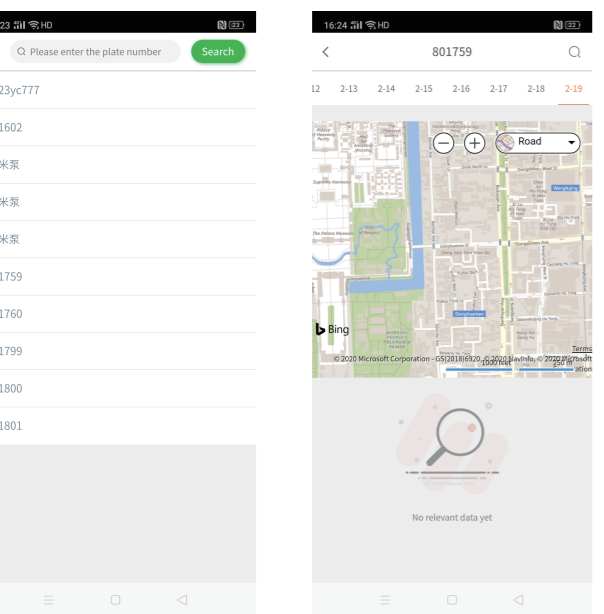

DESCRIPTION

1. "home"=>"Historyalarm"=> Check Vechile=>Come into history alarm page.
2. The page mainly show the checked vehicle history alarm logs

Home=>CompanyTrend