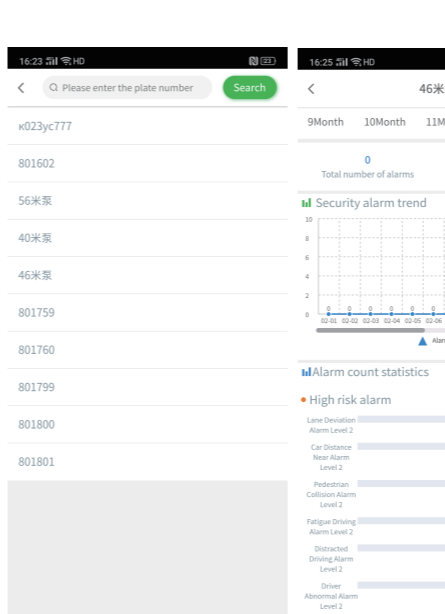

1. "home"=>"Companytrends"=> Check user account =>Come into the page.
2. The page mainly show behavior check and risk analysis of the company account

Mine

DESCRIPTION

1. "mine"=>"setting"=> to switch maps and other setup
2. APP default Bing maps for use

Main Page

DESCRIPTION

- "home": Maily for all kinds of alarm, driver behavior analys report
- "monitor": play live video, GPS tracker info, playback etc operation
- "Alarm": Vehicle Alarm logs and DSM & ADAS Alert Logs
- "Mine": Edit user account info, Switch google/bing maps,

home=>CompanyDrive

DESCRIPTION

- "home"=>Company Drive=> Come into company driver page

The page to show all kinds of sub users vehicle mileage statistics report

home=>Dringehavior..

DESCRIPTION

- "home"=>Drivingbehavioranalysis =>Come into analysis page

The page to show all kinds of driver behavior report, like DSM, ADAS etc

home=>Vehicletrends

DESCRIPTION

1. "home"=>"Vehicletrends"=> Check vehicle =>Come into the page.
2. The page mainly show checked vehicle alarms and risk analysis of the account