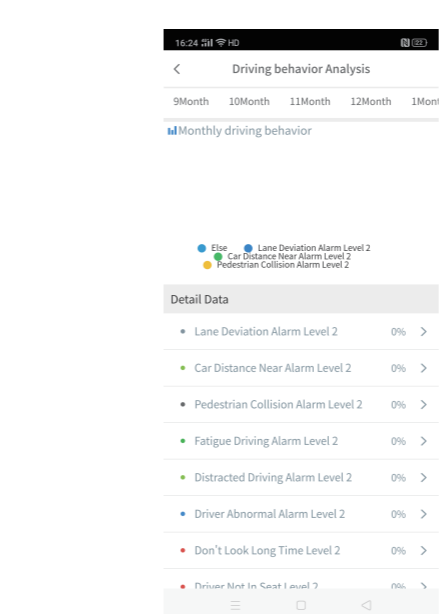

1. "home"=>"Companytrends"=> Check user account =>Come into the page.
2. The page mainly show behavior check and risk analysis of the company account

Mine

DESCRIPTION

1. "mine"=>"setting"=> to switch maps and other setup
2. APP default Bing maps for use

Main Page

DESCRIPTION

- "home": Maily for all kinds of alarm, driver behavior analys report
- "monitor": play live video, GPS tracker info, playback etc operation
- "Alarm": Vehicle Alarm logs and DSM & ADAS Alert Logs
- "Mine": Edit user account info, Switch google/bing maps,

home=>CompanyDrive

DESCRIPTION

- "home"=>Company Drive=> Come into company driver page

The page to show all kinds of sub users vehicle mileage statistics report

home=>Dringehavior..

DESCRIPTION

- "home"=>Drivingbehavioranalysis =>Come into analysis page

The page to show all kinds of driver behavior report, like DSM, ADAS etc

home=>Vehicletrends

DESCRIPTION

1. "home"=>"Vehicletrends"=> Check vehicle =>Come into the page.
2. The page mainly show checked vehicle alarms and risk analysis of the account