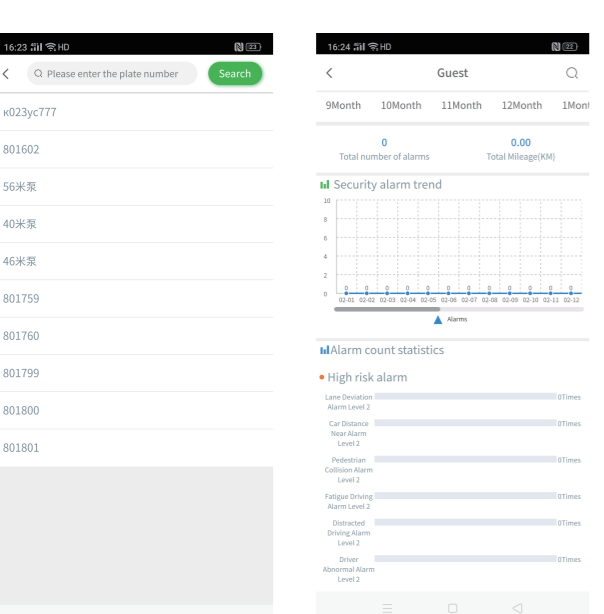

CMSV7 APP Quick User Guide

CMSV7 Login

DESCRIPTION

1. Username: CMSV6 login user name
2. Password: CMSV6 Login password
3. Server IP: CMSV6 Server IP

After input the info above, Pls kindly click "Login" to login APP

Home=>VehicleDrive

DESCRIPTION

1. "home"=>"VehicleDrive"=> Check Vechile=>Come into Vehicle drive page.
2. Vehicle drive mainly show the Vehicle mileage statistics report

Home=>historyalarm

DESCRIPTION

1. "home"=>"Historyalarm"=> Check Vechile=>Come into history alarm page.
2. The page mainly show the checked vehicle history alarm logs

Home=>CompanyTrend

DESCRIPTION

1. "home"=>"Companytrends"=> Check user account =>Come into the page.
2. The page mainly show all the vehicle alarms and risk analysis of the account

Home=>CompanyCheck

DESCRIPTION

1. "home"=>"Companytrends"=> Check user account =>Come into the page.
2. The page mainly show behavior check and risk analysis of the company account

Mine

DESCRIPTION

1. "mine"=>"setting"=> to switch maps and other setup
2. APP default Bing maps for use