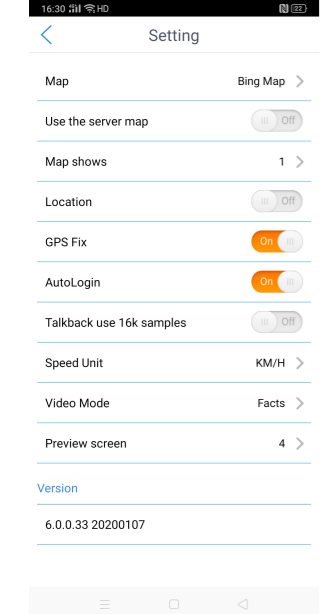

Home=>CompanyTrend

DESCRIPTION

1. "home"=>"Companytrends"=> Check user account =>Come into the page.
2. The page mainly show all the vehicle alarms and risk analysis of the account

Home=>CompanyCheck

DESCRIPTION

1. "home"=>"Companytrends"=> Check user account =>Come into the page.
2. The page mainly show behavior check and risk analysis of the company account

Mine

DESCRIPTION

1. "mine"=>"setting"=> to switch maps and other setup
2. APP default Bing maps for use