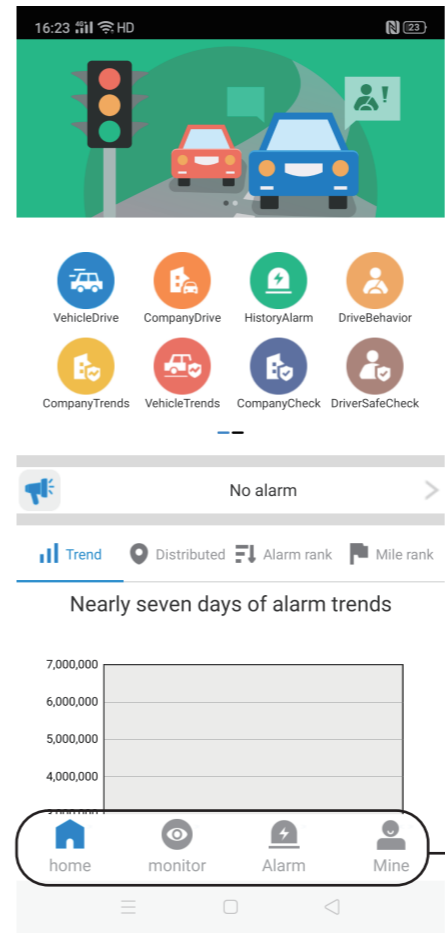

Home=>CompanyTrend

DESCRIPTION

1. "home"=>"Companytrends"=> Check user account =>Come into the page.
2. The page mainly show all the vehicle alarms and risk analysis of the account

Home=>CompanyCheck

DESCRIPTION

1. "home"=>"Companytrends"=> Check user account =>Come into the page.
2. The page mainly show behavior check and risk analysis of the company account

Mine

DESCRIPTION

1. "mine"=>"setting"=> to switch maps and other setup
2. APP default Bing maps for use

Main Page

DESCRIPTION

- "home": Maily for all kinds of alarm, driver behavior analys report
- "monitor": play live video, GPS tracker info, playback etc operation
- "Alarm": Vehicle Alarm logs and DSM & ADAS Alert Logs
- "Mine": Edit user account info, Switch google/bing maps,