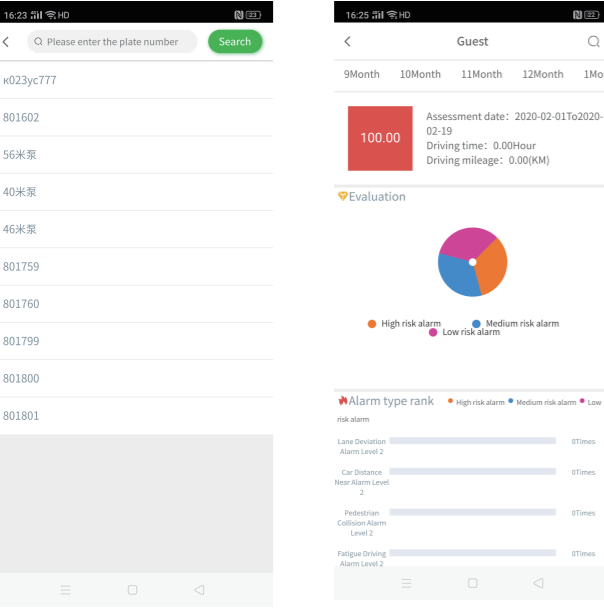

Home=>VehicleDrive

DESCRIPTION

1. "home"=>"VehicleDrive"=> Check Vechile=>Come into Vehicle drive page.
2. Vehicle drive mainly show the Vehicle mileage statistics report

Home=>historyalarm

DESCRIPTION

1. "home"=>"Historyalarm"=> Check Vechile=>Come into history alarm page.
2. The page mainly show the checked vehicle history alarm logs

Home=>CompanyTrend

DESCRIPTION

1. "home"=>"Companytrends"=> Check user account =>Come into the page.
2. The page mainly show all the vehicle alarms and risk analysis of the account

Home=>CompanyCheck

DESCRIPTION

1. "home"=>"Companytrends"=> Check user account =>Come into the page.
2. The page mainly show behavior check and risk analysis of the company account

Mine

DESCRIPTION

1. "mine"=>"setting"=> to switch maps and other setup
2. APP default Bing maps for use