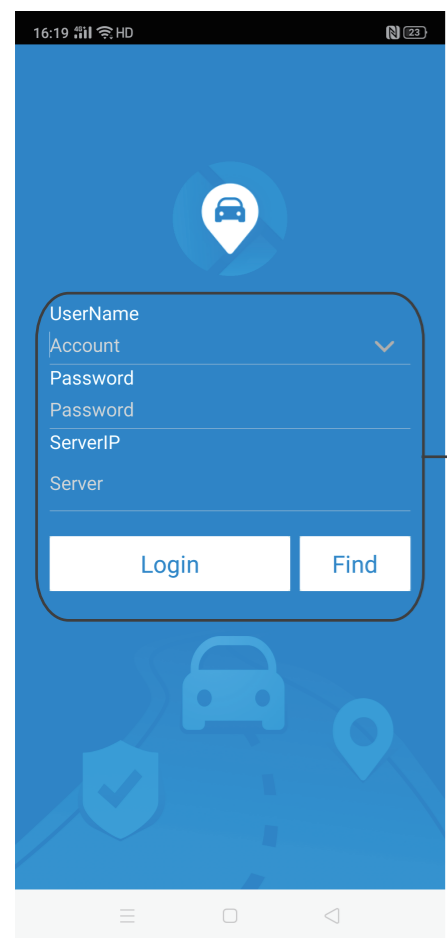

CMSV7 APP Quick User Guide

CMSV7 Login

DESCRIPTION

1. Username: CMSV6 login user name
2. Password: CMSV6 Login password
3. Server IP: CMSV6 Server IP

After input the info above, Pls kindly click "Login" to login APP

Home=>VehicleDrive

DESCRIPTION

1. "home"=>"VehicleDrive"=> Check Vechile=>Come into Vehicle drive page.
2. Vehicle drive mainly show the Vehicle mileage statistics report

Home=>historyalarm

DESCRIPTION

1. "home"=>"Historyalarm"=> Check Vechile=>Come into history alarm page.
2. The page mainly show the checked vehicle history alarm logs

Home=>CompanyTrend

DESCRIPTION

1. "home"=>"Companytrends"=> Check user account =>Come into the page.
2. The page mainly show all the vehicle alarms and risk analysis of the account

Home=>CompanyCheck

DESCRIPTION